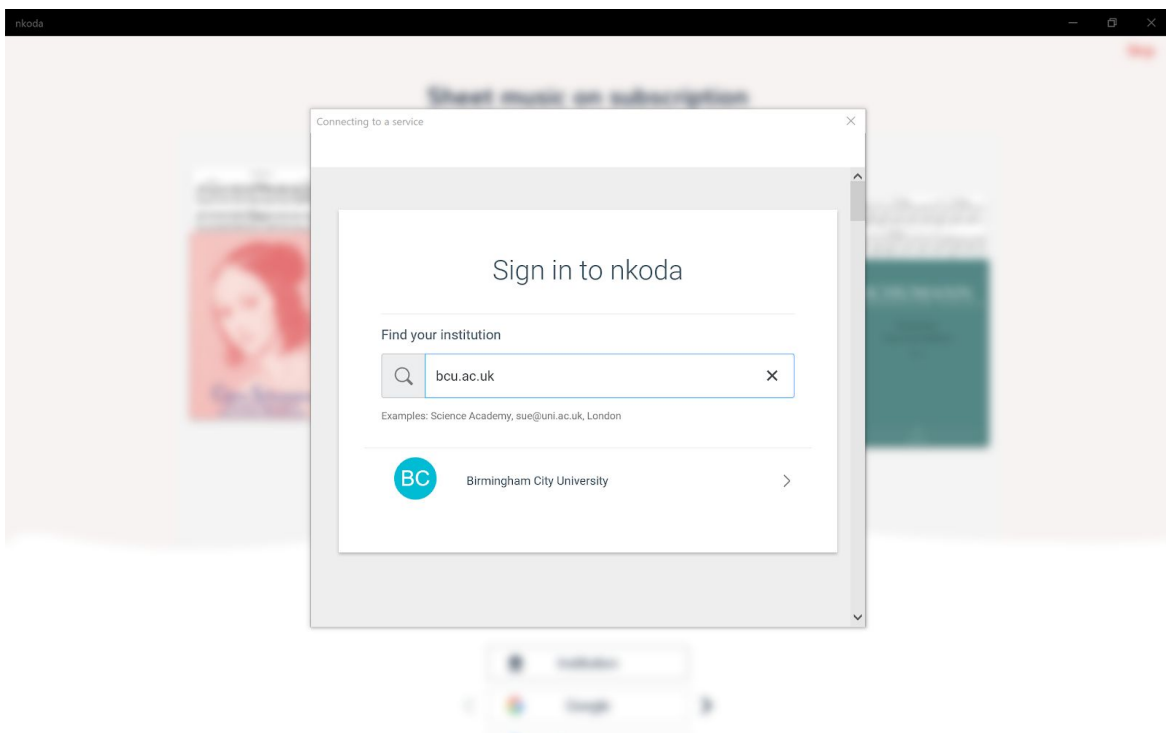

Institutional Sign In Process - Royal Birmingham Conservatoire

NOTE: It's very important to follow each of the steps carefully, to ensure that you are signing in as a member of the RBC.

1. Download the nkoda app on your own personal device(s); use the relevant App Store links below to download the app:

Please note that Mac users should follow this link to download the App
<https://nkoda.com/download/mac>

2. Once you've downloaded and opened the app, you'll be presented with this screen. Click or tap the  Institution button.

- Following this, you will be prompted to **'Sign in to nkoda'**. At this point, you should find your Institution by using the search bar presented. Once you've found it, **click or tap on your institution**. In this case please select **'Birmingham City University'**