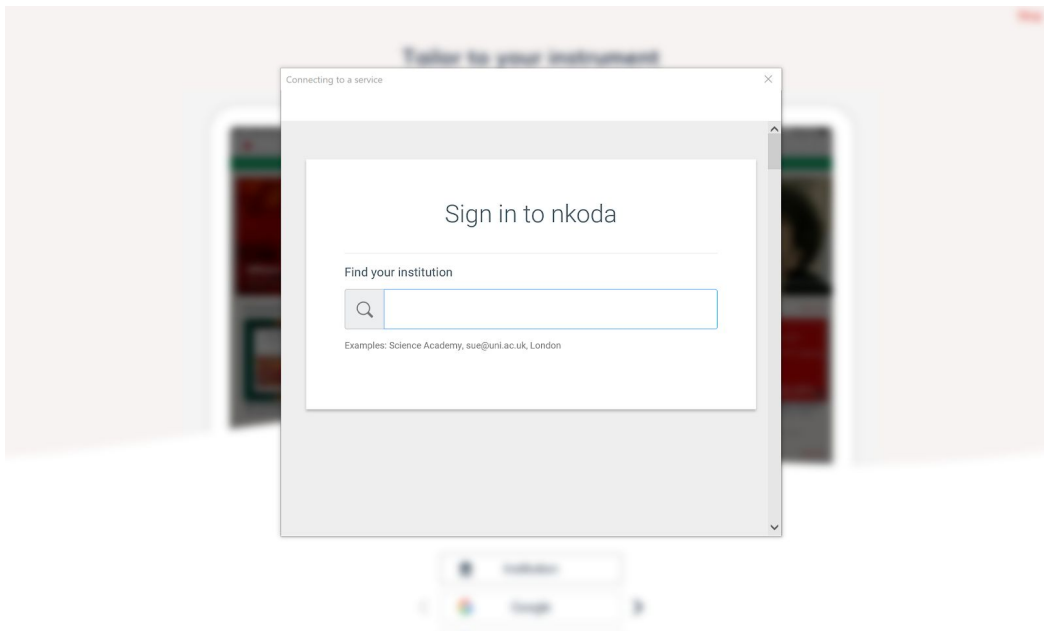

Institutional Sign In Process - Royal Birmingham Conservatoire

NOTE: It's very important to follow each of the steps carefully, to ensure that you are signing in as a member of the RBC.

1. Download the nkoda app on your own personal device(s); use the relevant App Store links below to download the app:

Please note that Mac users should follow this link to download the App
<https://nkoda.com/download/mac>

2. Once you've downloaded and opened the app, you'll be presented with this screen. Click or tap the  Institution button.

- Following this, you will be prompted to **'Sign in to nkoda'**. At this point, you should find your Institution by using the search bar presented. Once you've found it, **click or tap on your institution**. In this case please select **'Birmingham City University'**