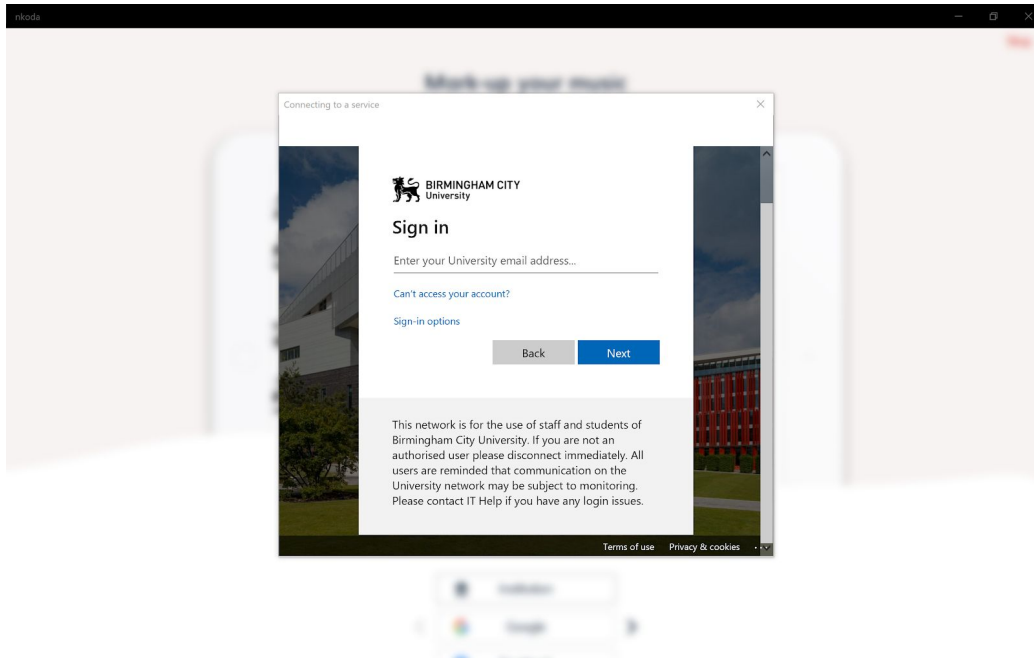

4. The next step will be for you to **sign in with your RBC credentials**. Simply **enter your Email Address and Password** as below, then **click or tap 'Sign In'**. Following this, you'll be asked to create your account details - **you must use your bcu.ac.uk email address for this**.