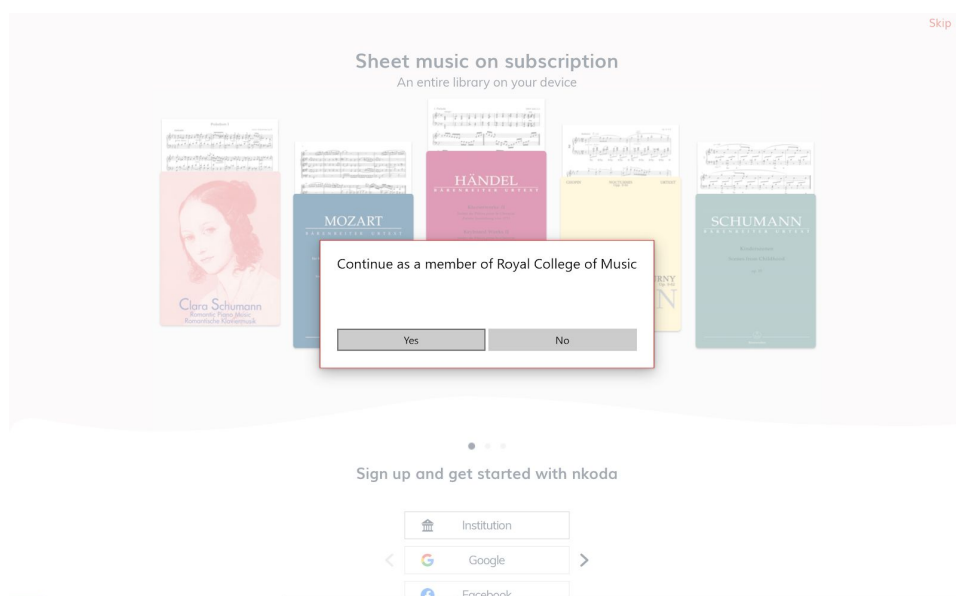

Please note that Mac users should follow this link to download the App
<https://nkoda.com/download/mac>

2. Once you've downloaded and opened the app, you'll be presented with this screen. Click or tap the  Institution button.

- Following this, you will be prompted to **'Sign in to nkoda'**. At this point, you should find your Institution by using the search bar presented. Once you've found it, **click or tap on your institution**. In this case please select **'Birmingham City University'**

5. Once this is done, you'll be presented with this screen. **Click or Tap 'Yes'**.

6. You're now logged in and ready to explore! You should see a green banner letting you know that 'You are signed in as a member of the Royal Birmingham Conservatoire'. This means you have completed the process successfully!